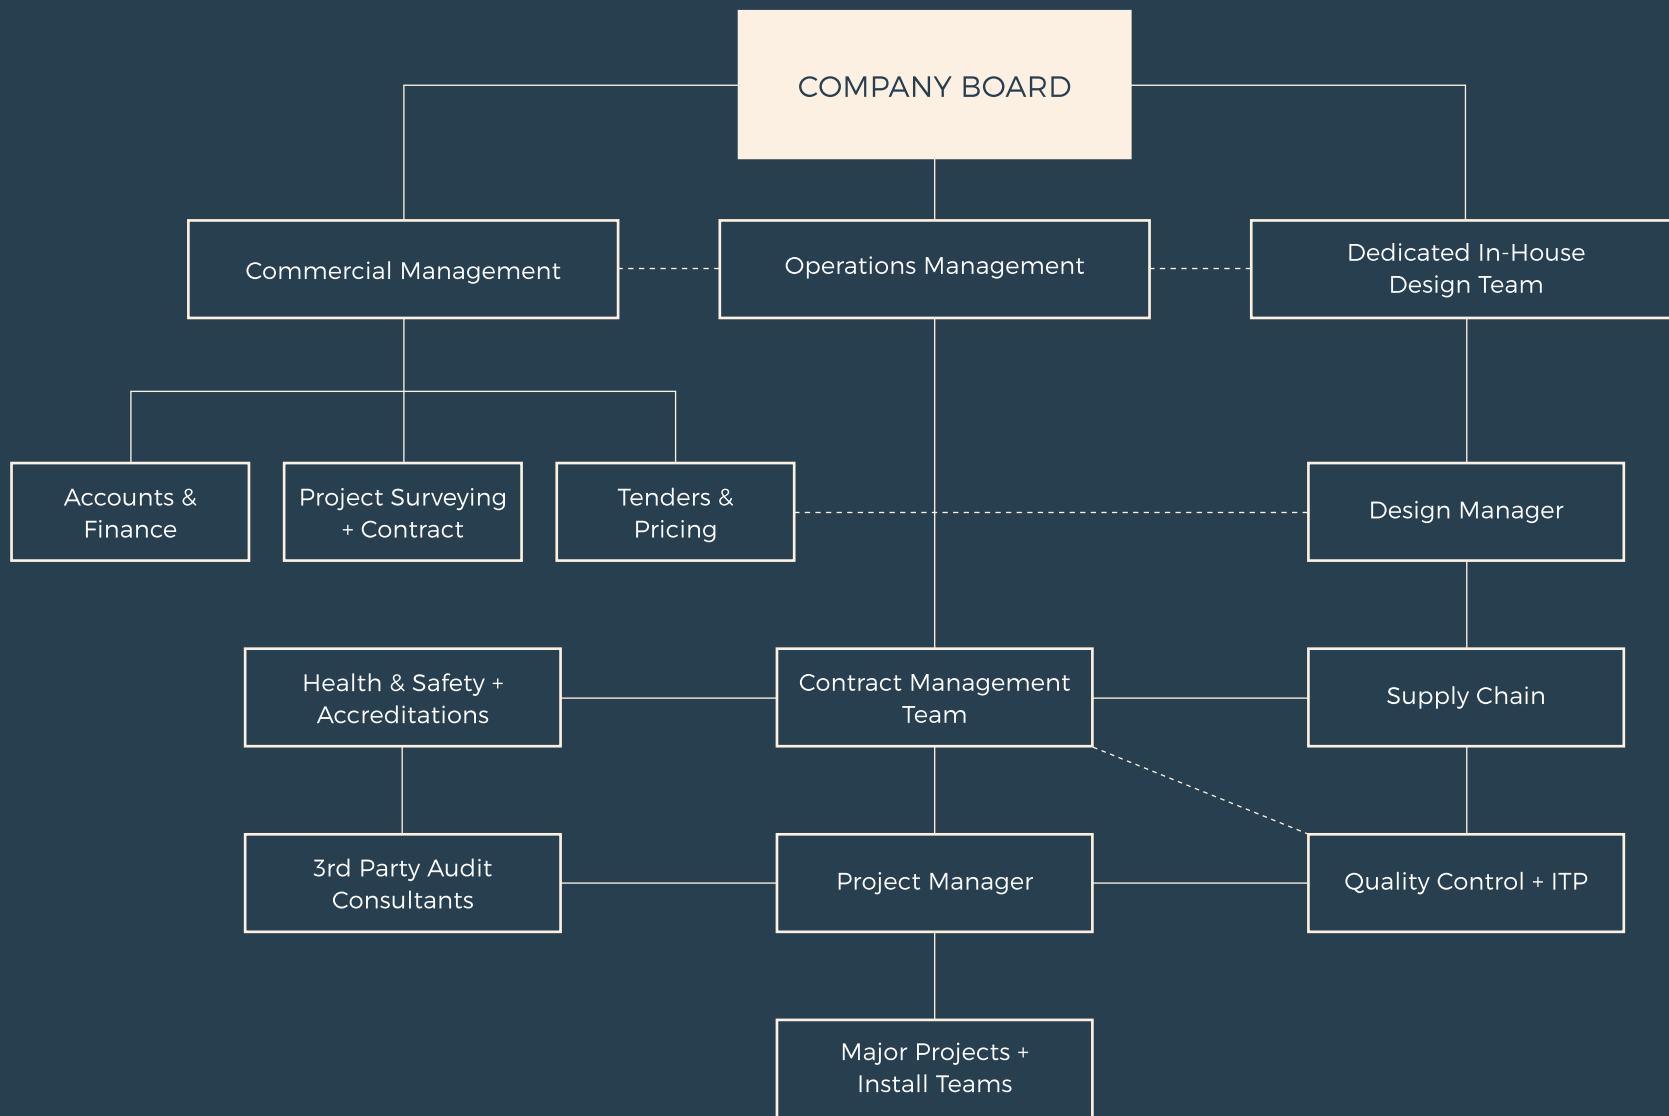

Company Organogram

NUËCØ

FACADE & GLAZING SOLUTIONS

We are a bespoke window company who pride ourselves on developing and delivering the highest quality products to the market. We specialise in aluminium, steel and timber windows servicing the bespoke and heritage market. With over 50 years' experience in the industry, we have teamed up with the best companies and people - making us your one stop solution for all your facade and fenestration projects.

We encapsulate all interfacing trades, offering a fully coordinated and integrated package from pre-construction services, through to design and implementation on site, something which is truly unique.

Partnering with Nuëcø makes perfect sense as we will manage all your facade and fenestration needs with German precision and Scandinavian simplicity, by a British business.

Key

Vital Commercial Link